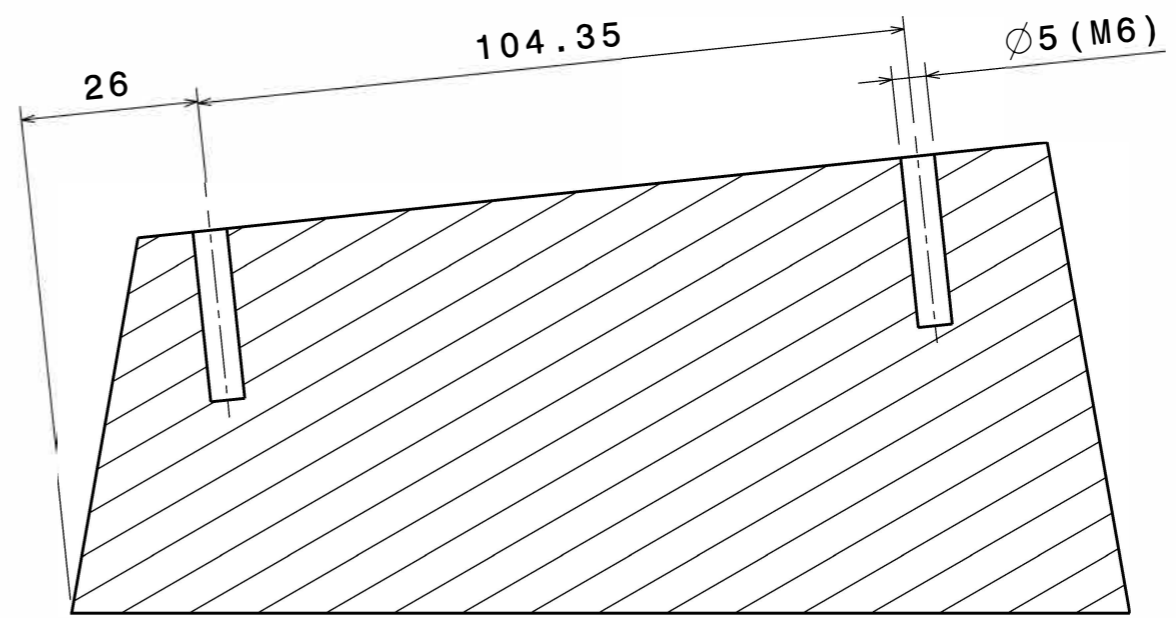

Front view
Scale: 1:1

Section view A-A
Scale: 1:1

Top view
Scale: 1:1

Non-commercial use permitted. (www.foil-fever.com)		Deep Tuttle Head POSITIVE		
DRAWN BY Christian D.		DATE 05/27/2020		Material 2024 Aluminium
CHECKED BY	DATE	SIZE A3	DRAWING NUMBER deep tuttle head positive	REV v1
DESIGNED BY	DATE	SCALE 1:1	WEIGHT(kg) 0.38	SHEET 1/1